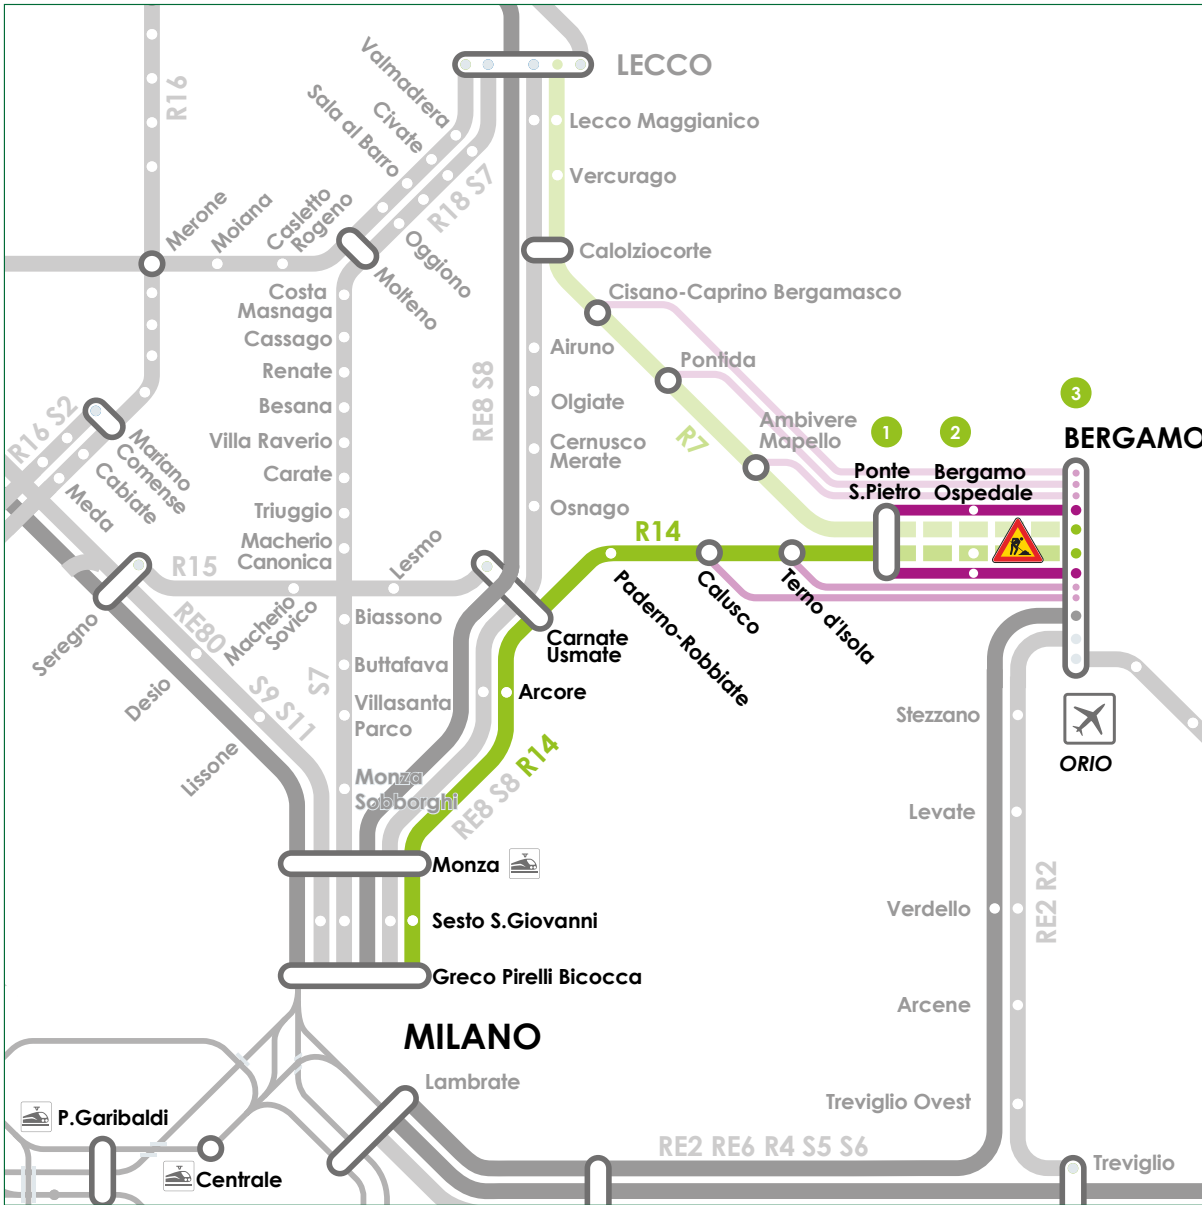

Railway doubling Ponte San Pietro-Bergamo

NEED TO GET AROUND BY PUBLIC TRANSPORT ON THE MILAN-BERGAMO VIA CARNATE LINE?

RFI has started work to double the Ponte San Pietro-Bergamo section of the Milano-Bergamo line via Carnate, as well as the renovation of Bergamo station. For this reason, from 5 February 2024 until December 2026, trains will not run between Ponte San Pietro and Bergamo. A rail replacement bus service has been set up, with an intermediate stop at Bergamo Ospedale, between Bergamo and Ponte San Pietro stations.

www.trenord.it

1 Ponte San Pietro

The square in front of the station
Piazza Dante Alighieri 8

2 Bergamo Ospedale

Via Brambilla
(near the regular bus stop)

3 Bergamo

Piazzale Marconi